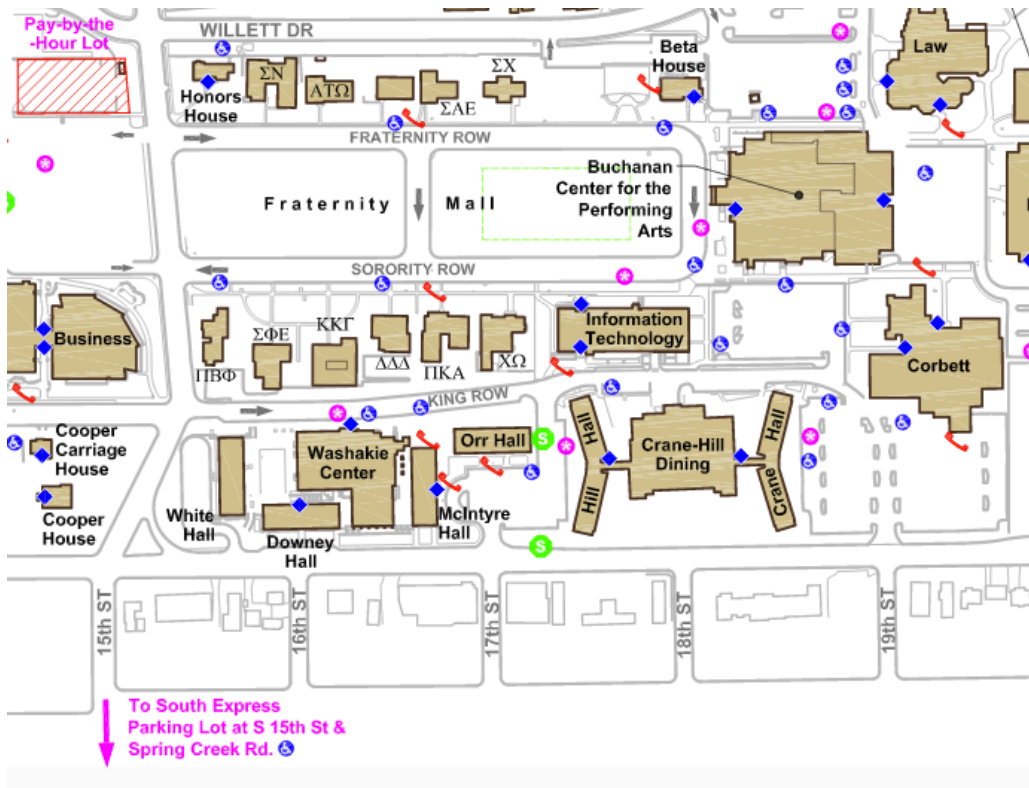

Directions from 287:

- Proceed on 287 past the I-80 exits.
- Take a right on Grand Ave going east.
- After 1.5 miles, take a left on 22nd street.
- Turn left into the large parking lot.

Directions from I-25 to I-80:

- Head north towards Cheyenne on I-25.
- When almost to Cheyenne, take exit 8B to merge onto I-80 west towards Laramie.
- Take exit 313 for US-287 / 3rd Street.
- Take a right on US-287 / 3rd Street.
- Take a right on Grand Ave going east.
- After 1.5 miles, take a left on 22nd Street.
- Turn left into the large parking lot.

Directions from 487 to 30/287 south:

- Head south towards Laramie via 487 and 30/287 south.
- After entering Laramie, take a left onto E. Willett Drive.
- After 1.5 miles, take a right onto 22nd Street.
- Turn right into the large parking lot.

Hampton Inn Laramie

3715 Grand Ave 1.4 mi. from BCPA
Laramie, WY 82070
(307) 742-0125
www.hamptoninn3.hilton.com

Restaurants Near BCPA

Grand Ave Strip (East of BCPA):

Taco John's

2114 Grand Ave, Laramie, WY
(307) 745-5085